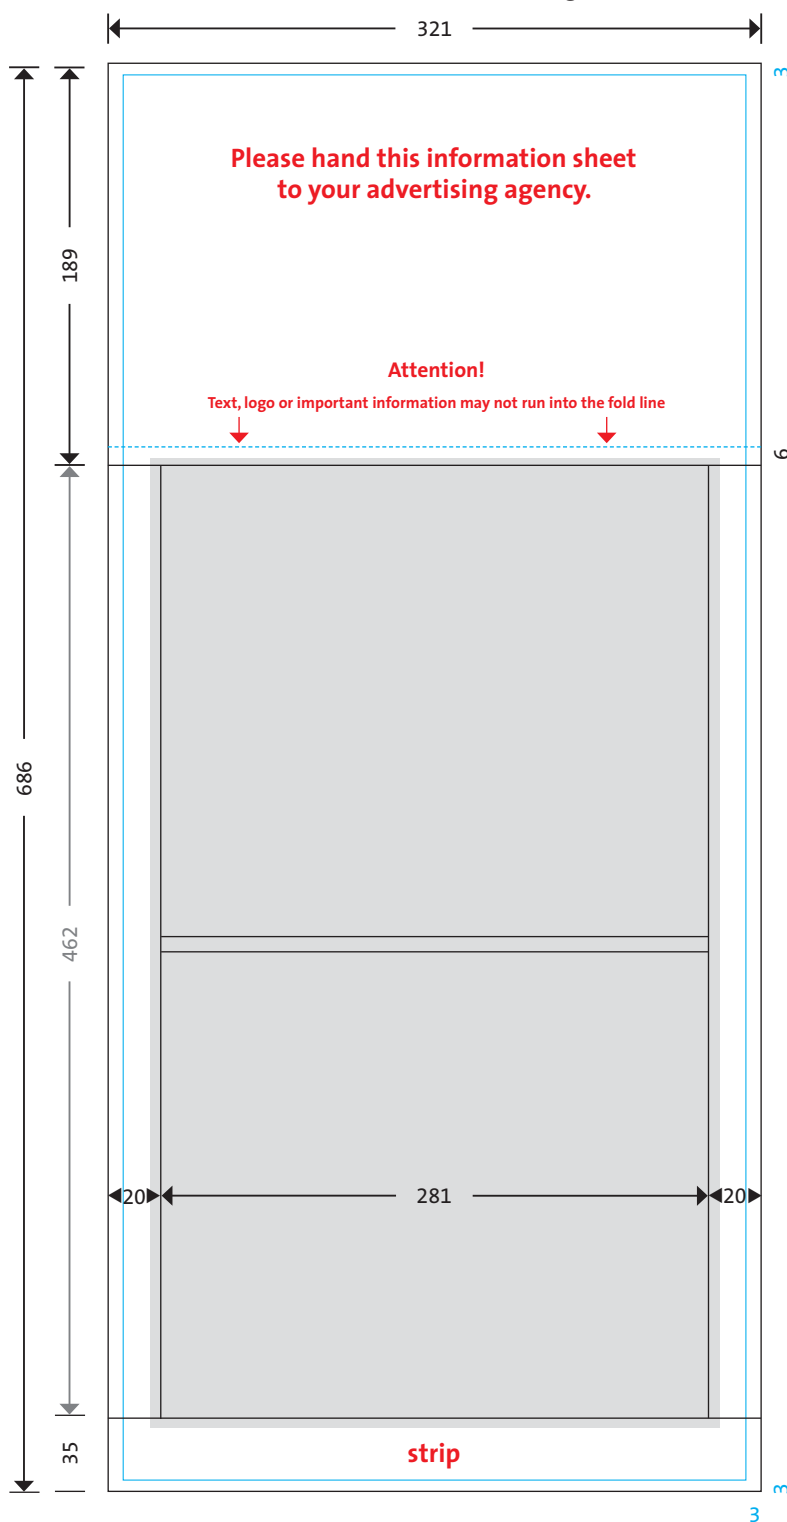

All sizes in mm and including trim.

# planer quadro

blue line = calendar size 335 x 624 mm  
 the dotted blue line shows the fold lines  
 grey area = datepads

**Measurements for data production.**  
 The black lines show the size including bleed.

Headboard	net advertising area	315 x 184 mm
	including trim	321 x 189 mm

Strip	net advertising area	315 x 30 mm
	including trim	321 x 5 mm

Grey area = openings for datepads	281 x 462 mm
datepads	285 x 466 mm

the datepad covered 2 mm of the advertising area

Printing on the edges to the right and left of the datepads is possible.

terminic uk Ltd • First Floor  
 Crown House 94-96 • Alexandra Road  
 Kingston Upon Hull • HU5 2NX