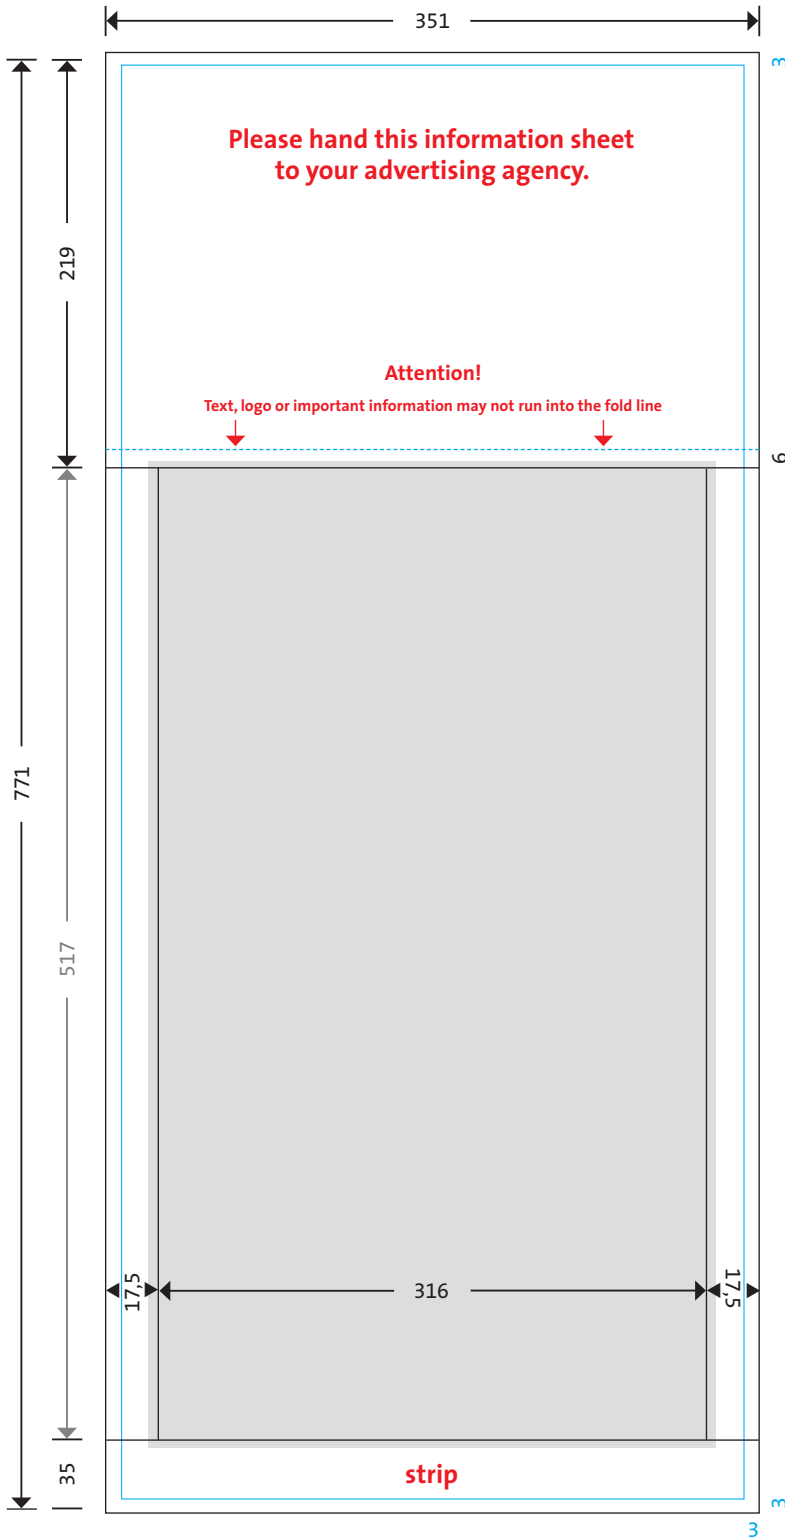

All sizes in mm and including trim.

super 101

blue line = calendar size 345 x 765 mm
 the dotted blue line shows the fold lines
 grey area = datepads

Measurements for data production.
The black lines show the size including bleed.

Headboard	net advertising area	345 x 214 mm
	including trim	351 x 219 mm

Strip	net advertising area	345 x 30 mm
	including trim	351 x 35 mm

Grey area = openings for datepads	316 x 517 mm
datepads	320 x 521 mm

the datepad covered 2 mm of the advertising area

Printing on the edges to the right and left of the datepads is possible.

terminic uk Ltd • First Floor
 Crown House 94-96 • Alexandra Road
 Kingston Upon Hull • HU5 2NX