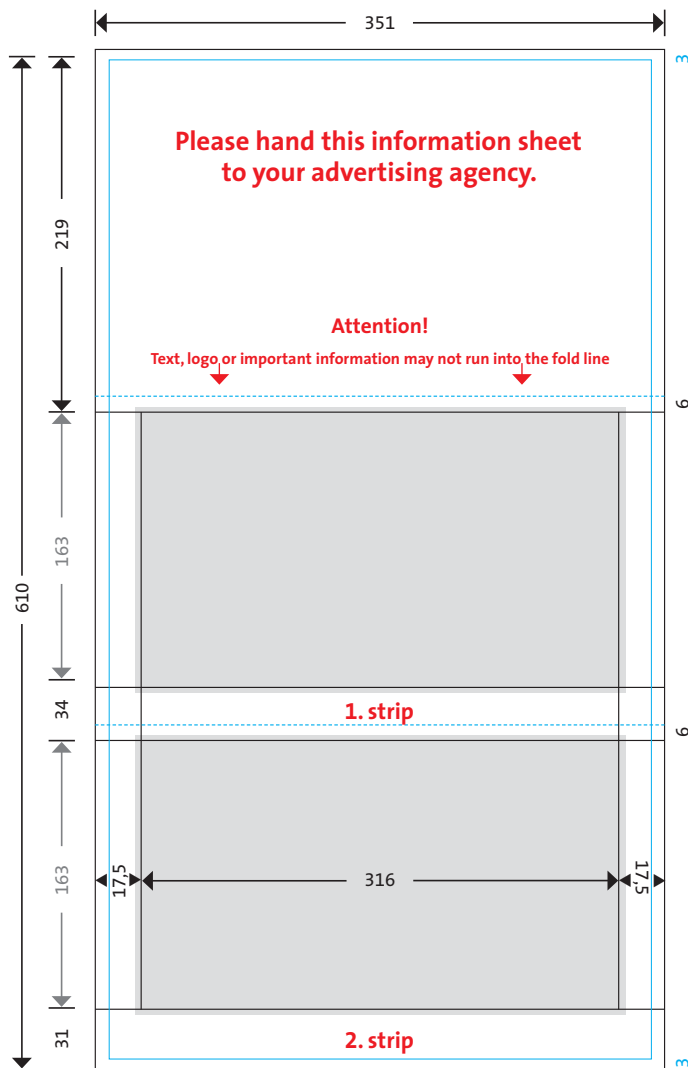

All sizes in mm and including trim.

# super 1 cinco

blue line = calendar size 345 x 214 mm  
the dotted blue line shows the fold lines  
grey area = datepads

**Measurements for data production.**  
The black lines show the size including bleed.

Headboard	net advertising area	345 x 214 mm
	including trim	351 x 219 mm
1. Strip	net advertising area	345 x 30 mm
	including trim	351 x 34 mm
2. Strip	net advertising area	345 x 26 mm
	including trim	351 x 31 mm
3. Strip	net advertising area	345 x 30 mm
	including trim	351 x 34 mm
4. Strip	net advertising area	345 x 30 mm
	including trim	351 x 34 mm
5. Strip	net advertising area	345 x 30 mm
	including trim	351 x 35 mm

Grey area = openings for datepads 316 x 163 mm  
datepads 320 x 167 mm

the datepad covered 2 mm of the advertising area

Printing on the edges to the right and left of the datepads is possible.

**terminic**®