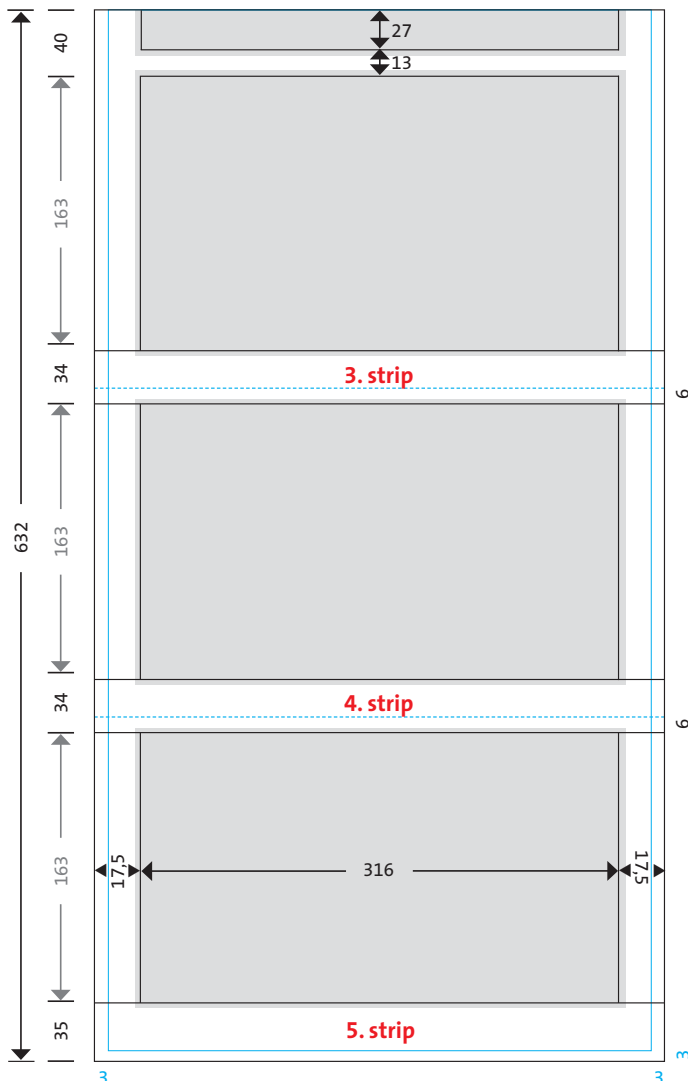

All sizes in mm and including trim.

# super 1 cinco

blue line = calendar size 345 x 214 mm  
the dotted blue line shows the fold lines  
grey area = datepads

**Measurements for data production.**  
The black lines show the size including bleed.

Headboard	net advertising area	345 x 214 mm
	including trim	351 x 219 mm
1. Strip	net advertising area	345 x 30 mm
	including trim	351 x 34 mm
2. Strip	net advertising area	345 x 26 mm
	including trim	351 x 31 mm
3. Strip	net advertising area	345 x 30 mm
	including trim	351 x 34 mm
4. Strip	net advertising area	345 x 30 mm
	including trim	351 x 34 mm
5. Strip	net advertising area	345 x 30 mm
	including trim	351 x 35 mm

Grey area = openings for datepads 316 x 163 mm  
datepads 320 x 167 mm

the datepad covered 2 mm of the advertising area

Printing on the edges to the right and left of the datepads is possible.

**terminic**®