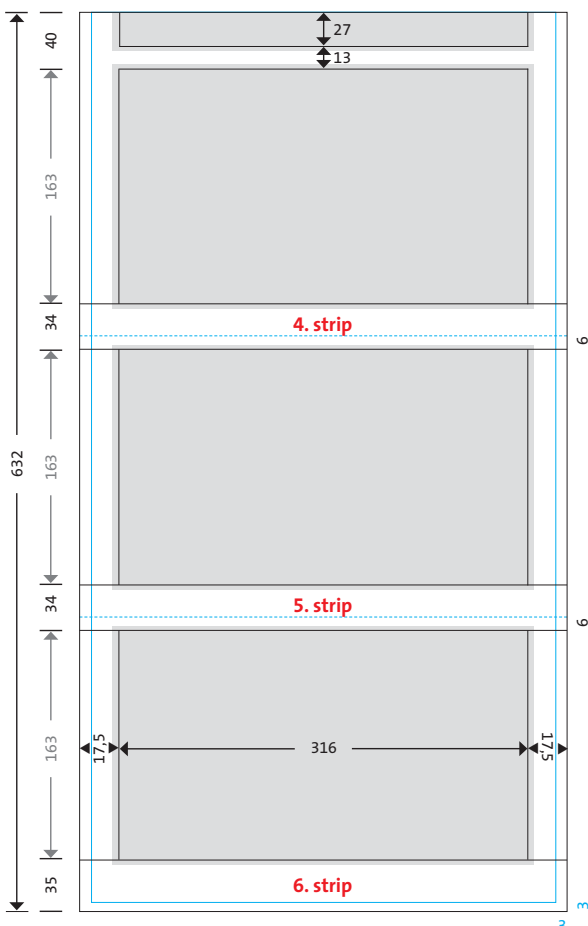

All sizes in mm and including trim.

super 1 magnum

blue line = calendar size 345 x 1400 mm
 the dotted blue line shows the fold lines
 grey area = datepads

Measurements for data production.
 The black lines show the size including bleed.

Headboard	net advertising area	345 x 214 mm
	including trim	351 x 219 mm
1. Strip	net advertising area	345 x 30 mm
	including trim	351 x 34 mm
2. Strip	net advertising area	345 x 30 mm
	including trim	351 x 34 mm
3. Strip	net advertising area	345 x 26 mm
	including trim	351 x 31 mm
4. Strip	net advertising area	345 x 30 mm
	including trim	351 x 34 mm
5. Strip	net advertising area	345 x 30 mm
	including trim	351 x 34 mm
6. Strip	net advertising area	345 x 30 mm
	including trim	351 x 35 mm

Grey area = openings for datepads 316 x 163 mm
 datepads 320 x 167 mm

the datepad covered 2 mm of the advertising area

Printing on the edges to the right and left of the datepads is possible.

terminic uk Ltd • First Floor
 Crown House 94-96 • Alexandra Road
 Kingston Upon Hull • HU5 2NX