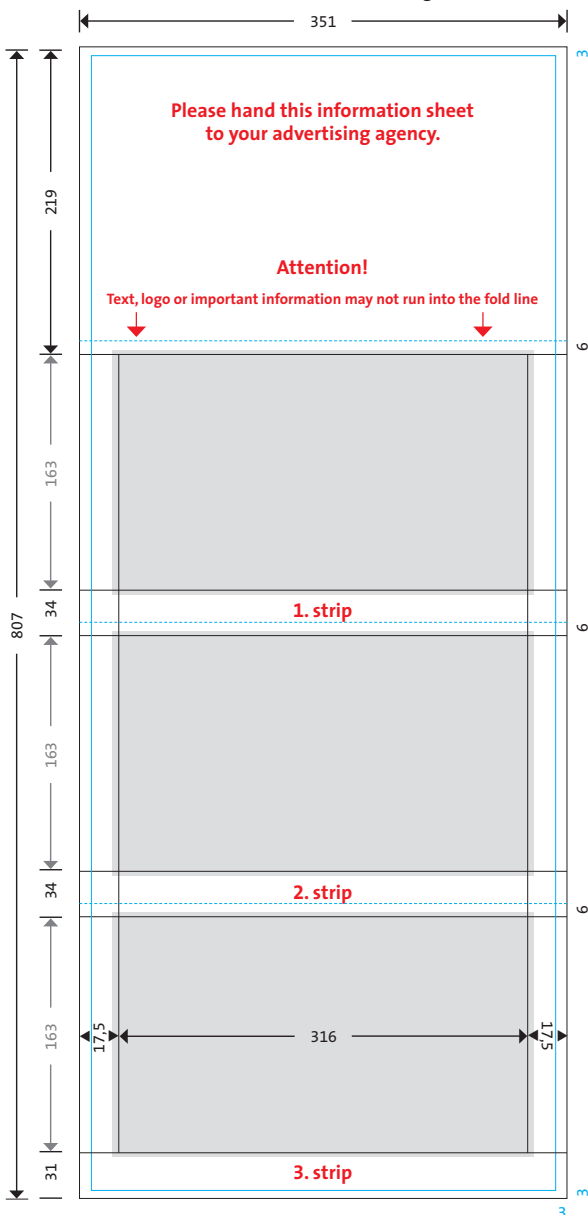

All sizes in mm and including trim.

super 1 magnum

blue line = calendar size 345 x 1400 mm
 the dotted blue line shows the fold lines
 grey area = datepads

Measurements for data production.
 The black lines show the size including bleed.

Headboard	net advertising area	345 x 214 mm
	including trim	351 x 219 mm
1. Strip	net advertising area	345 x 30 mm
	including trim	351 x 34 mm
2. Strip	net advertising area	345 x 30 mm
	including trim	351 x 34 mm
3. Strip	net advertising area	345 x 26 mm
	including trim	351 x 31 mm
4. Strip	net advertising area	345 x 30 mm
	including trim	351 x 34 mm
5. Strip	net advertising area	345 x 30 mm
	including trim	351 x 34 mm
6. Strip	net advertising area	345 x 30 mm
	including trim	351 x 35 mm

Grey area = openings for datepads 316 x 163 mm
 datepads 320 x 167 mm

the datepad covered 2 mm of the advertising area

Printing on the edges to the right and left of the datepads is possible.

terminic uk Ltd • First Floor
 Crown House 94-96 • Alexandra Road
 Kingston Upon Hull • HU5 2NX