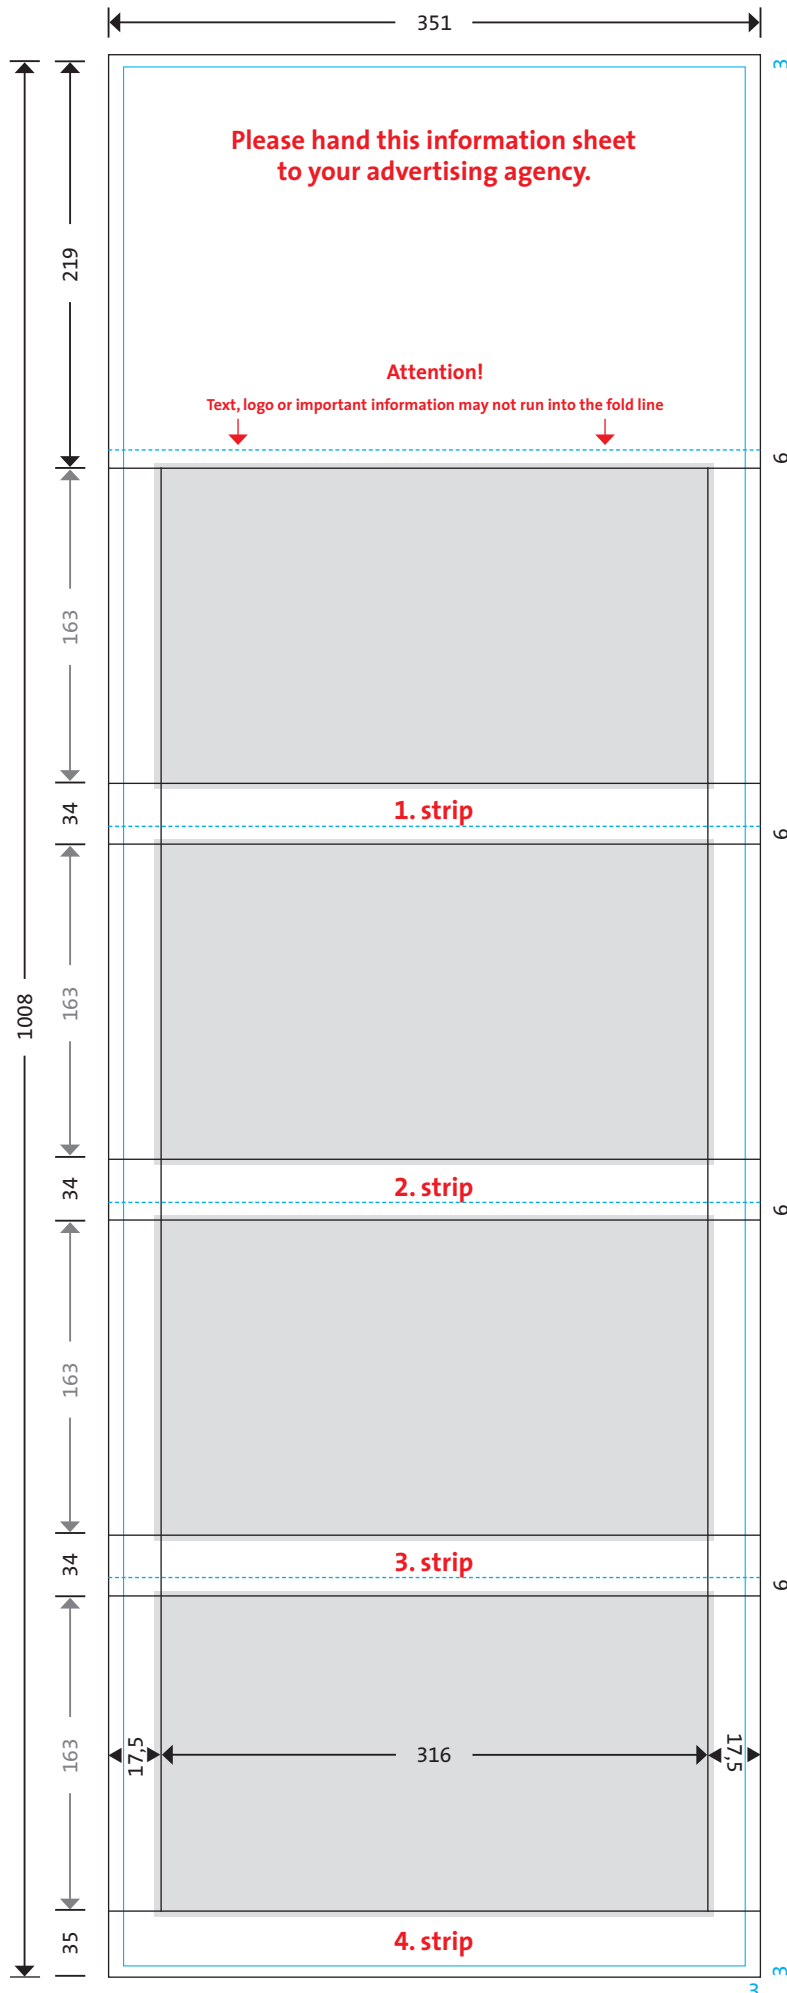

All sizes in mm and including trim.

# super 1 quadro

blue line = calendar size 345 x 1002 mm  
 the dotted blue line shows the fold lines  
 grey area = datepads

**Measurements for data production.**  
 The black lines show the size including bleed.

Headboard	net advertising area	345 x 214 mm
	including trim	351 x 219 mm
1. Strip	net advertising area	345 x 30 mm
	including trim	351 x 34 mm
2. Strip	net advertising area	345 x 30 mm
	including trim	351 x 34 mm
3. Strip	net advertising area	345 x 30 mm
	including trim	351 x 34 mm
4. Strip	net advertising area	345 x 30 mm
	including trim	351 x 35 mm

Grey area = openings for datepads 316 x 163 mm  
 datepads 320 x 167 mm

the datepad covered 2 mm of the advertising area

Printing on the edges to the right and left of the datepads is possible.

terminic uk Ltd • First Floor  
 Crown House 94-96 • Alexandra Road  
 Kingston Upon Hull • HU5 2NX