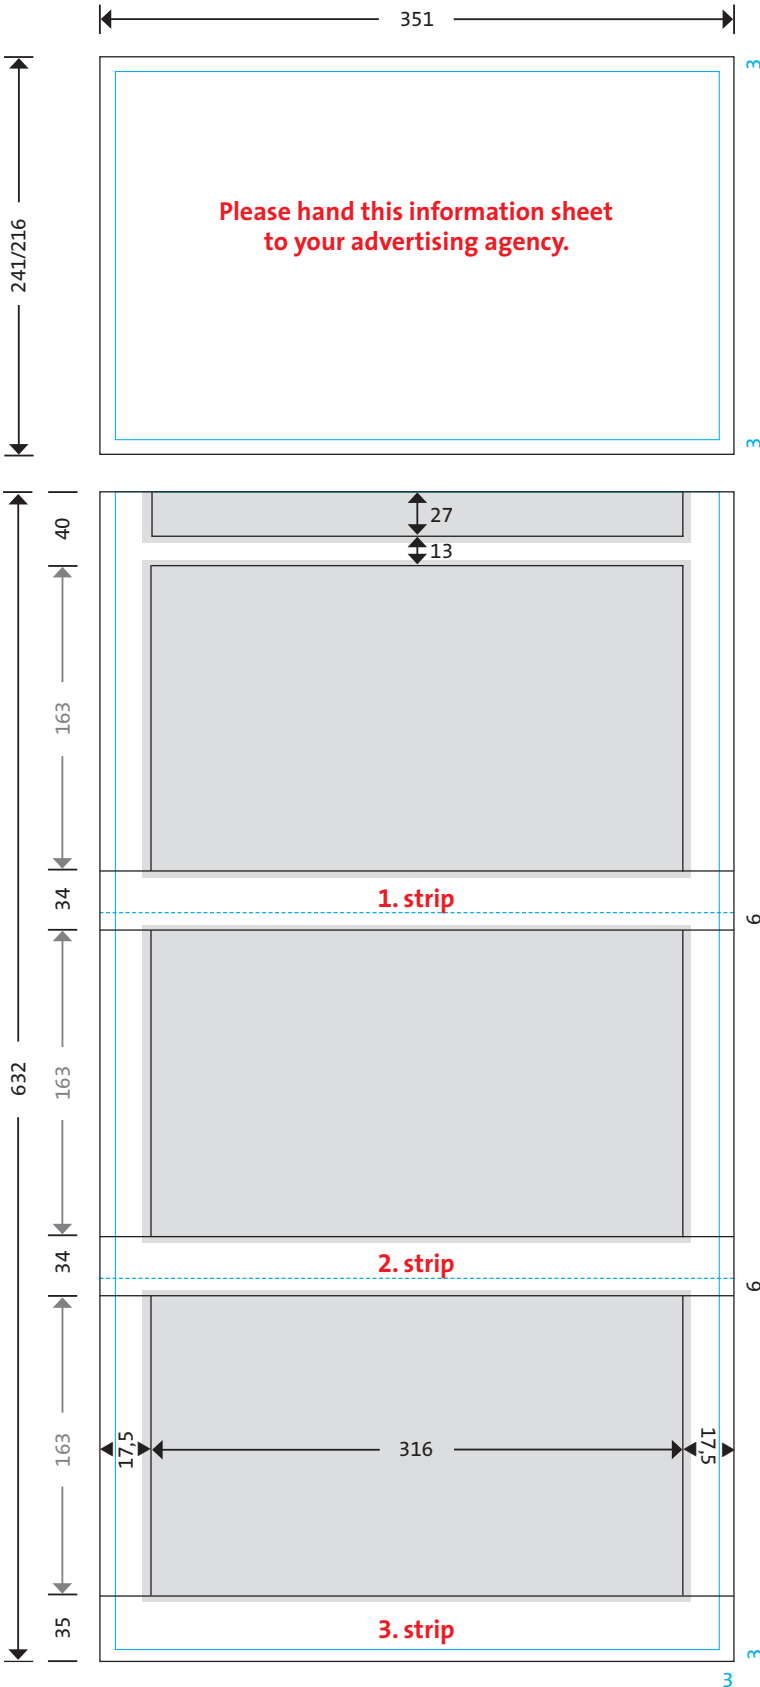

All sizes in mm and including trim.

super 2

blue line = calendar size 345 x 830/805 mm
 the dotted blue line shows the fold lines
 grey area = datepads

Measurements for data production.
The black lines show the size including bleed.

Headboard 235 mm standard	net advertising area including trim	345 x 235 mm 351 x 241 mm
-------------------------------------	---	-------------------------------------

Headboard 210 mm on request	net advertising area including trim	345 x 210 mm 351 x 216 mm
---------------------------------------	---	-------------------------------------

1. Strip	net advertising area including trim	345 x 30 mm 351 x 34 mm
----------	---	-----------------------------------

2. Strip	net advertising area including trim	345 x 30 mm 351 x 34 mm
----------	---	-----------------------------------

3. Strip	net advertising area including trim	345 x 30 mm 351 x 35 mm
----------	---	-----------------------------------

Grey area = openings for datepads 316 x 163 mm

datepads 320 x 167 mm

the datepad covered 2 mm of the advertising area