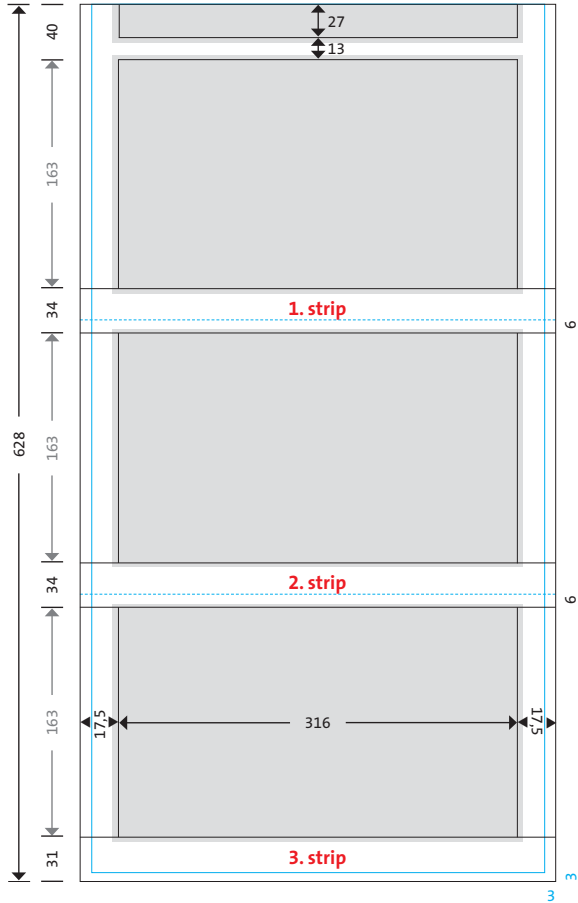

All sizes in mm and including trim.

super 2 magnum

blue line = calendar size 345 x 1425/1400 mm

the dotted blue line shows the fold lines

grey area = datepads

Measurements for data production.
The black lines show the size including bleed.

Headboard 235 mm net advertising area	345 x 235 mm
standard including trim	351 x 241 mm
Headboard 210 mm net advertising area	345 x 210 mm
on request including trim	351 x 216 mm
1. Strip net advertising area	345 x 30 mm
including trim	351 x 34 mm
2. Strip net advertising area	345 x 30 mm
including trim	351 x 34 mm
3. Strip net advertising area	345 x 26 mm
including trim	351 x 31 mm
4. Strip net advertising area	345 x 30 mm
including trim	351 x 34 mm
5. Strip net advertising area	345 x 30 mm
including trim	351 x 34 mm
6. Strip net advertising area	345 x 30 mm
including trim	351 x 35 mm

Grey area = openings for datepads 316 x 163 mm
datepads 320 x 167 mm

the datepad covered 2 mm of the advertising area

Printing on the edges to the right and left of the datepads is possible.

terminic uk Ltd • First Floor
Crown House 94-96 • Alexandra Road
Kingston Upon Hull • HU5 2NX