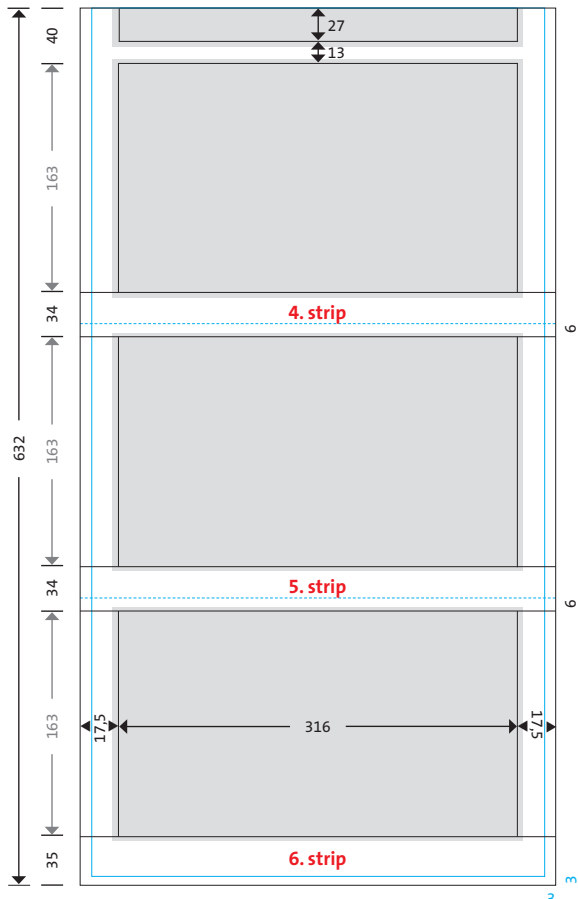

All sizes in mm and including trim.

super 2 magnum

blue line = calendar size 345 x 1425/1400 mm

the dotted blue line shows the fold lines

grey area = datepads

Measurements for data production.
The black lines show the size including bleed.

Headboard 235 mm net advertising area	345 x 235 mm
standard including trim	351 x 241 mm
Headboard 210 mm net advertising area	345 x 210 mm
on request including trim	351 x 216 mm
1. Strip net advertising area	345 x 30 mm
including trim	351 x 34 mm
2. Strip net advertising area	345 x 30 mm
including trim	351 x 34 mm
3. Strip net advertising area	345 x 26 mm
including trim	351 x 31 mm
4. Strip net advertising area	345 x 30 mm
including trim	351 x 34 mm
5. Strip net advertising area	345 x 30 mm
including trim	351 x 34 mm
6. Strip net advertising area	345 x 30 mm
including trim	351 x 35 mm

Grey area = openings for datepads 316 x 163 mm
datepads 320 x 167 mm

the datepad covered 2 mm of the advertising area

Printing on the edges to the right and left of the datepads is possible.

terminic uk Ltd • First Floor
Crown House 94-96 • Alexandra Road
Kingston Upon Hull • HU5 2NX