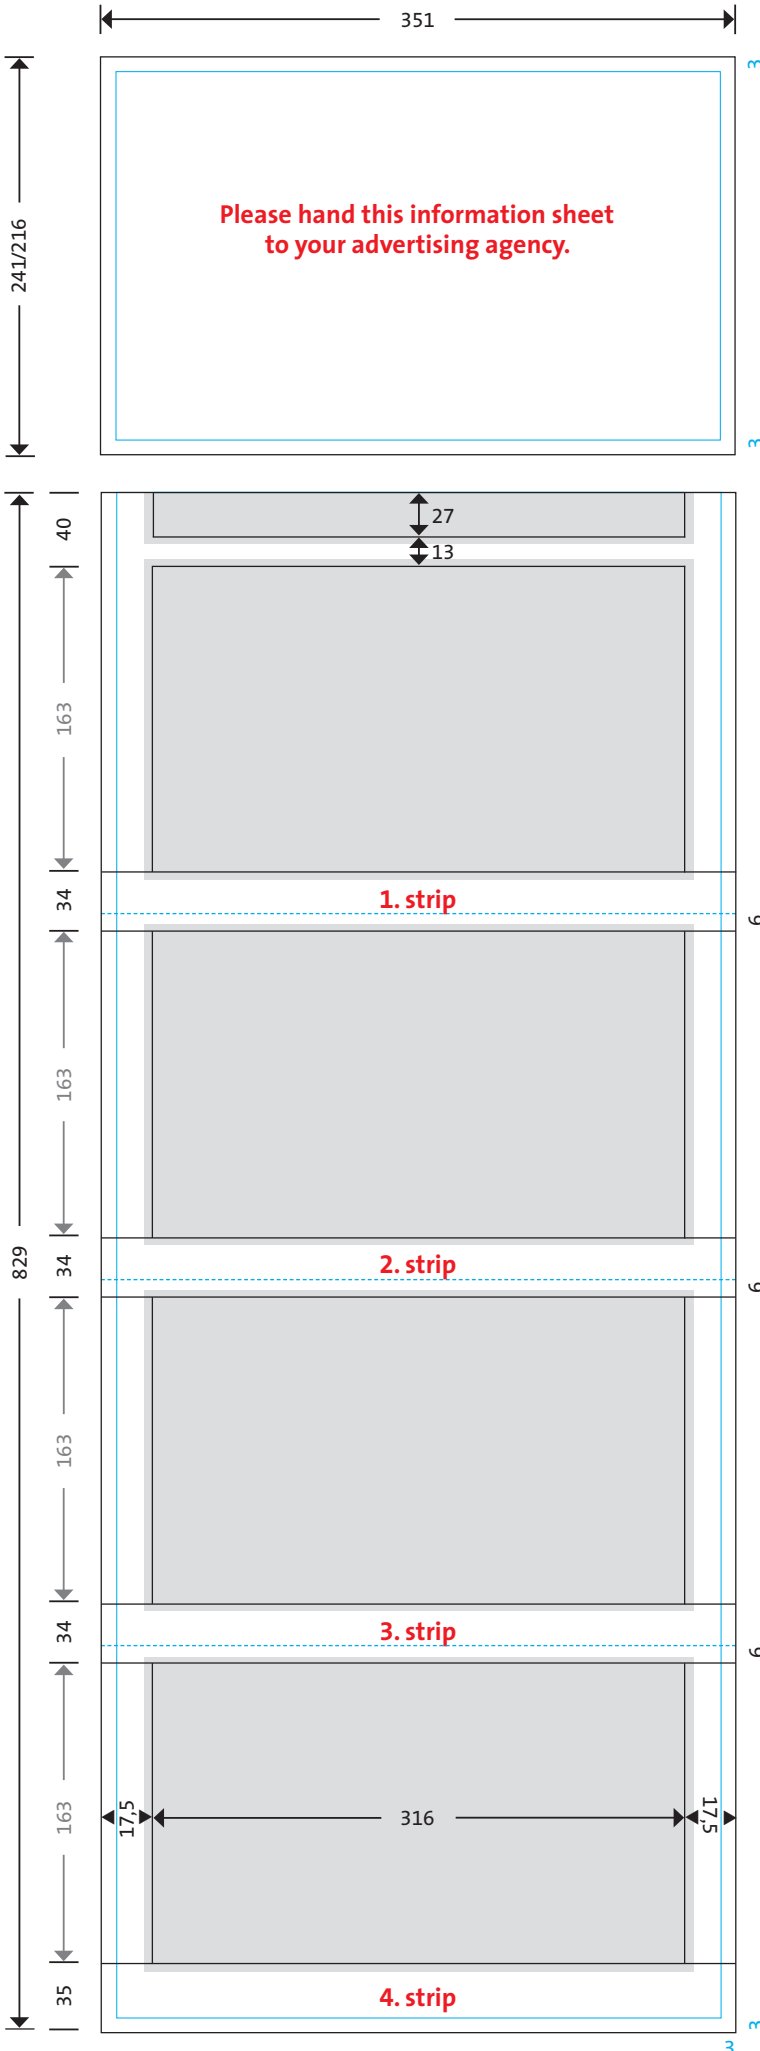

# super 2 quadro

blue line = calendar size 345 x 1027/1002 mm

the dotted blue line shows the fold lines

grey area = datepads

Measurements for data production.

The black lines show the size including bleed.

Headboard 210 mm net advertising area	345 x 235 mm
<b>standard including trim</b>	<b>351 x 241 mm</b>

Headboard 235 mm net advertising area	345 x 210 mm
<b>on request including trim</b>	<b>351 x 216 mm</b>

1. Strip net advertising area	345 x 30 mm
<b>including trim</b>	<b>351 x 34 mm</b>

2. Strip net advertising area	345 x 30 mm
<b>including trim</b>	<b>351 x 34 mm</b>

3. Strip net advertising area	345 x 30 mm
<b>including trim</b>	<b>351 x 34 mm</b>

4. Strip net advertising area	345 x 30 mm
<b>including trim</b>	<b>351 x 35 mm</b>

Grey area = openings for datepads 316 x 163 mm

datepads 320 x 167 mm

the datepad covered 2 mm of the advertising area

Printing on the edges to the right and left of the datepads is possible.