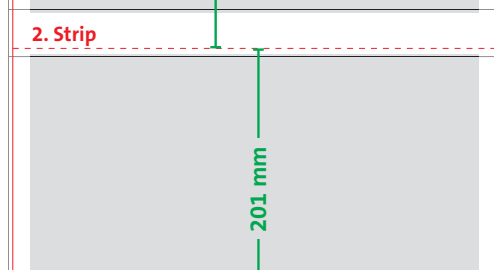

Measurements from net size to fold line:

- 231 mm
- 197 mm
- 201 mm
- 196 mm
- 197 mm
- 201 mm