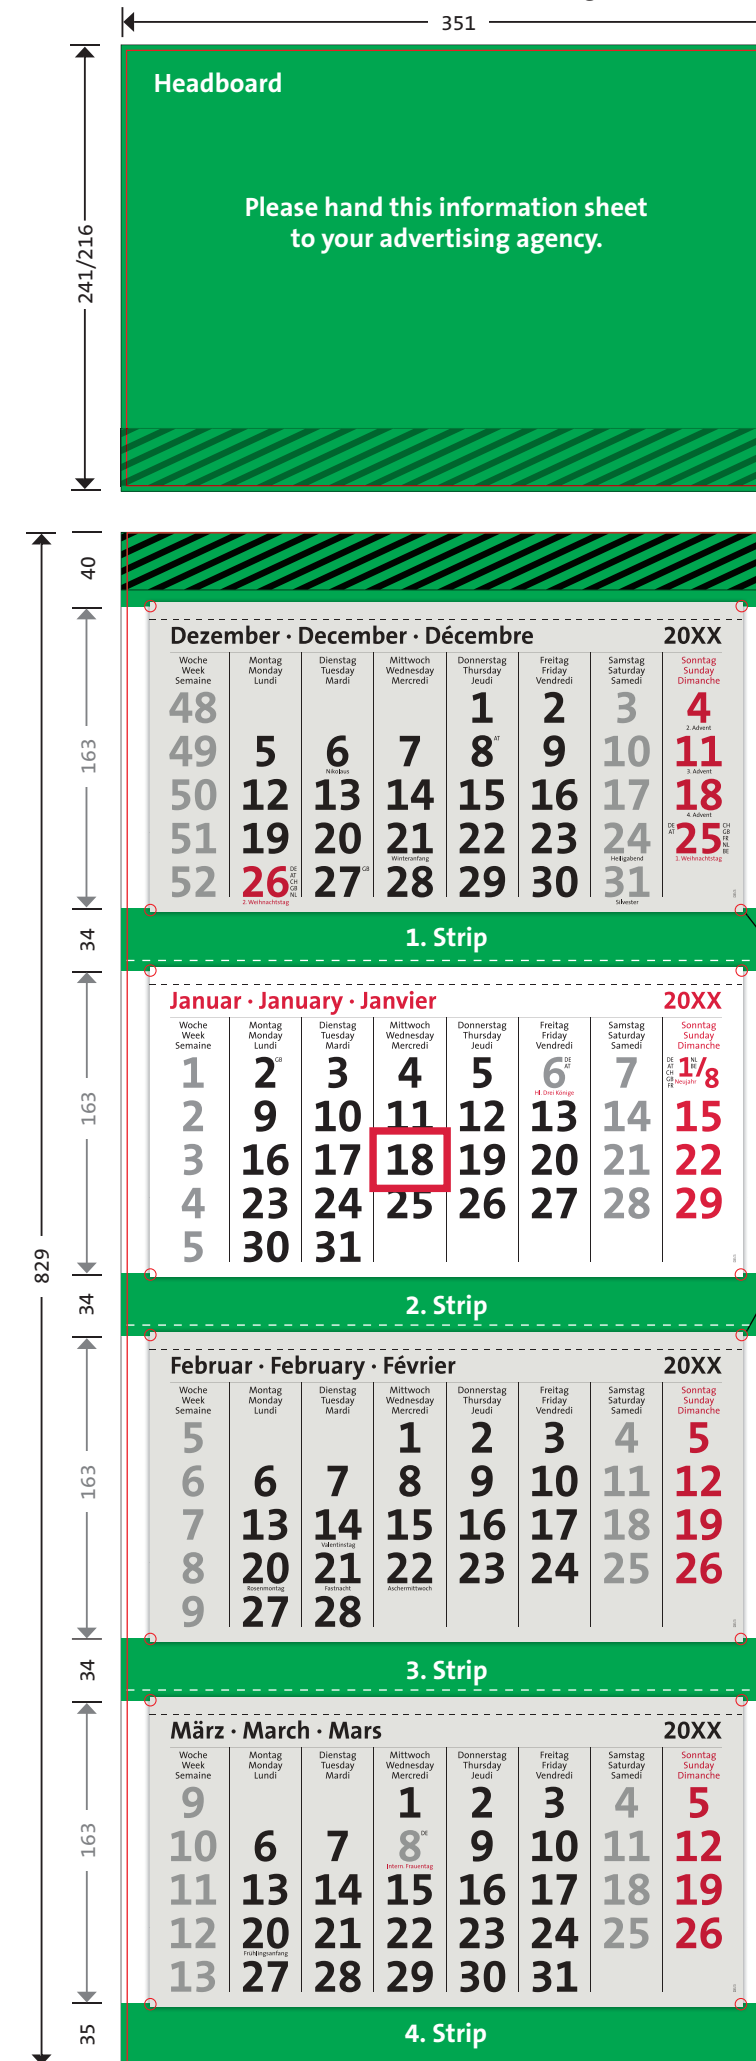

simple representation

Super 2 Quadro

calendar size: 345 x 1030/1005 mm = red line
dotted line = fold line
grey area = datepad

Headboard

net size big headboard (standard): 345 x 235 mm
including bleed: 351 x 241 mm

or

net size small headboard: 345 x 210 mm
including bleed: 351 x 216 mm

here the headboard is glued to the bottom part.
hight = 31 mm

bottom part

net size = red line: 345 x 826 mm
including bleed = black line: 351 x 829 mm

All infos

All sizes in mm and including trim.

Super 2 Quadro

calendar size: 345 x 1030/1005 mm = red line
dotted line = fold line

Measurements for data production:

Headboard 235 mm net size 345 x 235 mm
(standard) including bleed 351 x 241 mm
or

here the headboard is glued to the bottom part.
hight = 31 mm

Printing on the edges to the right and left of the datepad is possible.

the datepad will cover a part of the advertising area!
openings for datepads: 303 x 163 mm
datepads: 320 x 167 mm