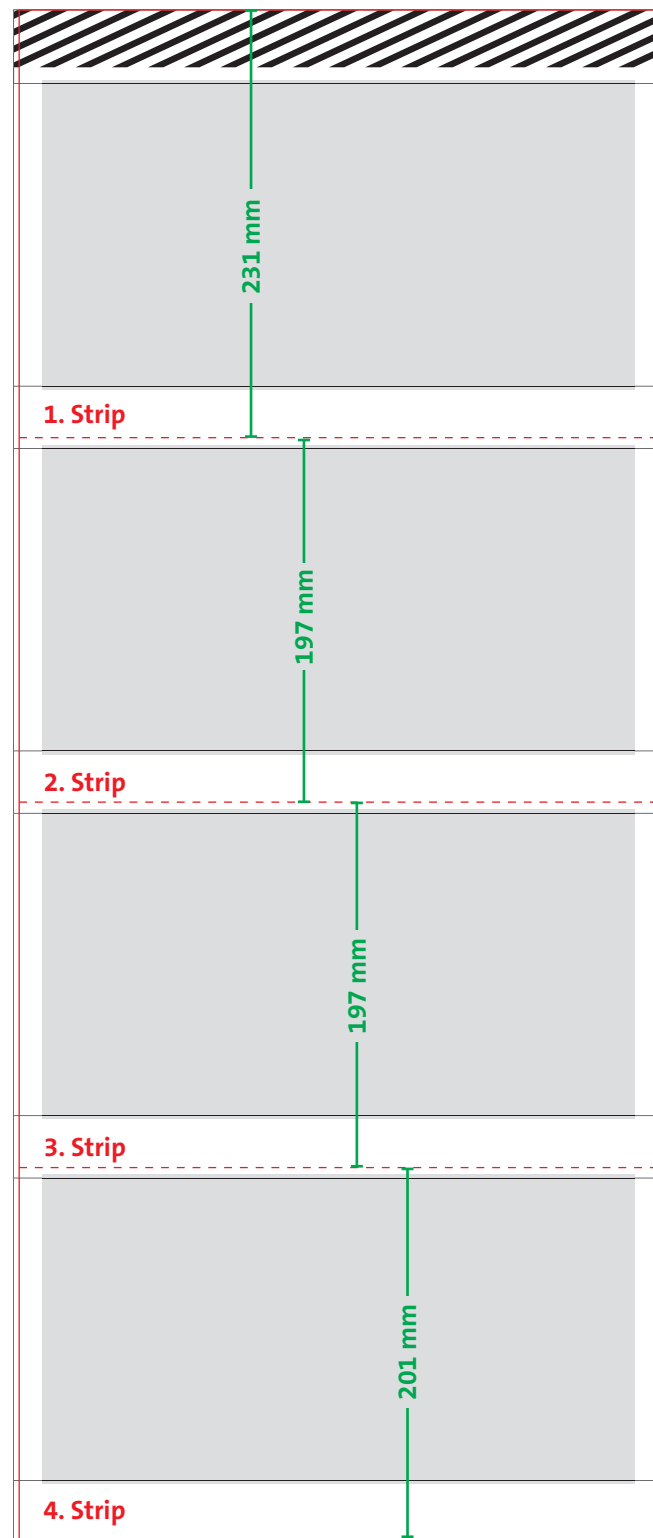

simple representation

Super 2 Quadro

calendar size: 345 x 1030/1005 mm = red line
dotted line = fold line
grey area = datepad

Headboard

net size big headboard (standard): 345 x 235 mm
including bleed: 351 x 241 mm

or

net size small headboard: 345 x 210 mm
including bleed: 351 x 216 mm

here the headboard is glued to the bottom part.
hight = 31 mm

bottom part

net size = red line: 345 x 826 mm
including bleed = black line: 351 x 829 mm

All infos

All sizes in mm and including trim.

Super 2 Quadro

calendar size: 345 x 1030/1005 mm = red line
dotted line = fold line

Measurements for data production:

Headboard 235 mm net size 345 x 235 mm
(standard) including bleed 351 x 241 mm
or

here the headboard is glued to the bottom part.
hight = 31 mm

Printing on the edges to the right and left of the datepad is possible.

the datepad will cover a part of the advertising area!
openings for datepads: 303 x 163 mm
datepads: 320 x 167 mm