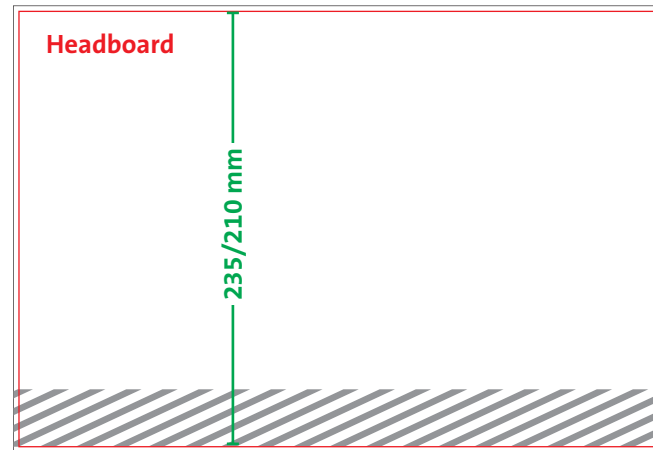

simple representation

Super 2 Quadro

calendar size: 345 x 1030/1005 mm = red line
dotted line = fold line
grey area = datepad

Headboard

net size big headboard (standard): 345 x 235 mm
including bleed: 351 x 241 mm

or

net size small headboard: 345 x 210 mm
including bleed: 351 x 216 mm

here the headboard is glued to the bottom part.
hight = 31 mm

bottom part

net size = red line: 345 x 826 mm
including bleed = black line: 351 x 829 mm

All infos

All sizes in mm and including trim.

Super 2 Quadro

calendar size: 345 x 1030/1005 mm = red line
dotted line = fold line

Measurements for data production:

Headboard 235 mm net size 345 x 235 mm
(standard) including bleed 351 x 241 mm
or

here the headboard is glued to the bottom part.
hight = 31 mm

Printing on the edges to the right and left of the datepad is possible.

the datepad will cover a part of the advertising area!
openings for datepads: 303 x 163 mm
datepads: 320 x 167 mm