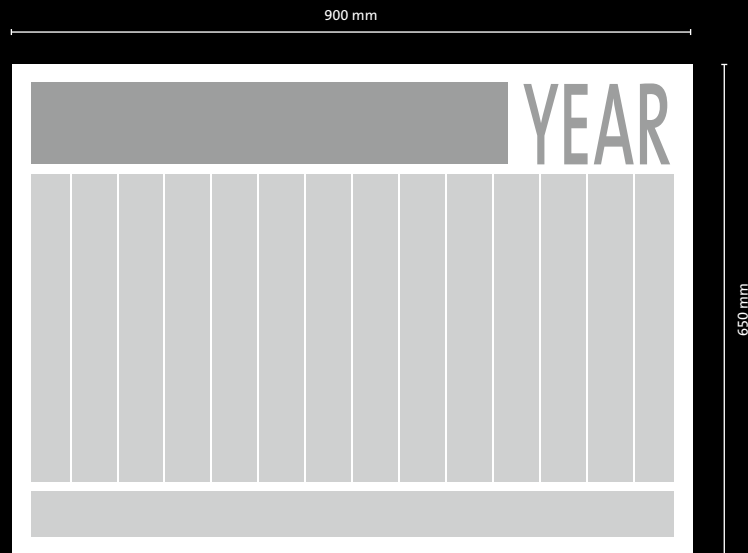

TOP 14 model 90-65

Scale = 1:10

Our wall planner *Top 14, model 90-65* is a spacious wall planner with a finished size of 900 x 650 mm. You get an advertising product in your corporate colours and with your corporate logo, which leaves a lasting impression both as a promotional gift and corporate calendar.

EQUIPMENT

- format: 900 x 650 mm
- individual weight: approx. 101 g
- panorama advertising space: 630 x 108 mm
- with 14-month view for year-to-year planning
- bilingual German/English with holidays DE + GB
- Sundays and German holidays either in red or blue
- Strong bright white special cardboard 170 g/m² in FSC® quality
- Your advertising print: 4c-scale in PSO quality
- German school holidays
- also available folded in large letter format